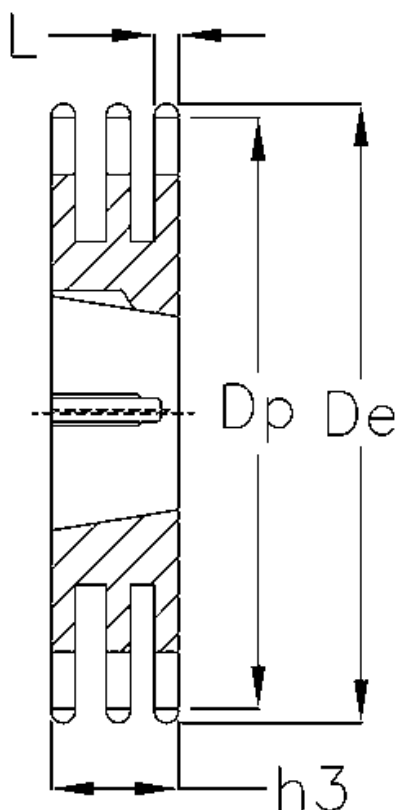

Article number: 616033007021

Description: Taperbored sprocket 12 B-3 Z=21 triplex
for bushing 2517

Measures

Bush = 2517
C = 2
Chain = -
Chain size = 3/4" x 7/16"
De = 136
Dp = 127.82
H = 49.8
h3 = 49.8

Material = Stål
Number of teeth = 21